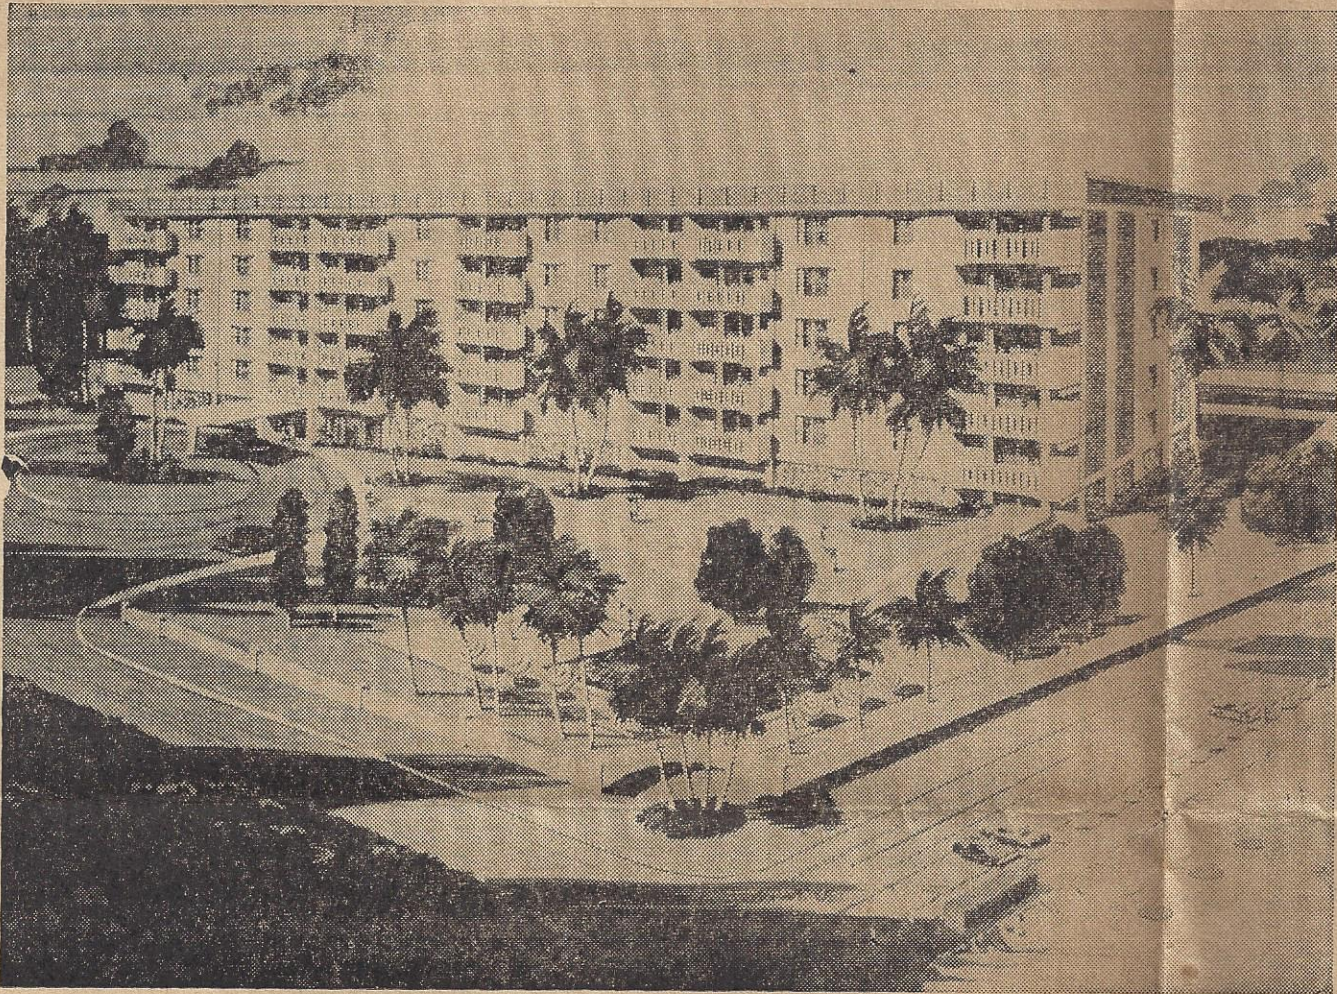

Ocean Chateau

A luxurious six-story Condominium at Indian Lilac Road and Ocean Drive in Vero Beach . . . Occupancy Fall 1969.

MODEL APARTMENT OPEN DAILY 10 to 4:30 P.M. — SUNDAY 1-5 P.M.

You've thought of living on Florida's waters—its ocean, its rivers. But both? Yes, a river AND an ocean can both be yours in view from your own luxury apartment in the all new, all modern Ocean Chateau in Vero Beach. Designed and situated on the property for Thru-View living apartments on the upper floors command a view of the broad Atlantic AND the Indian River.